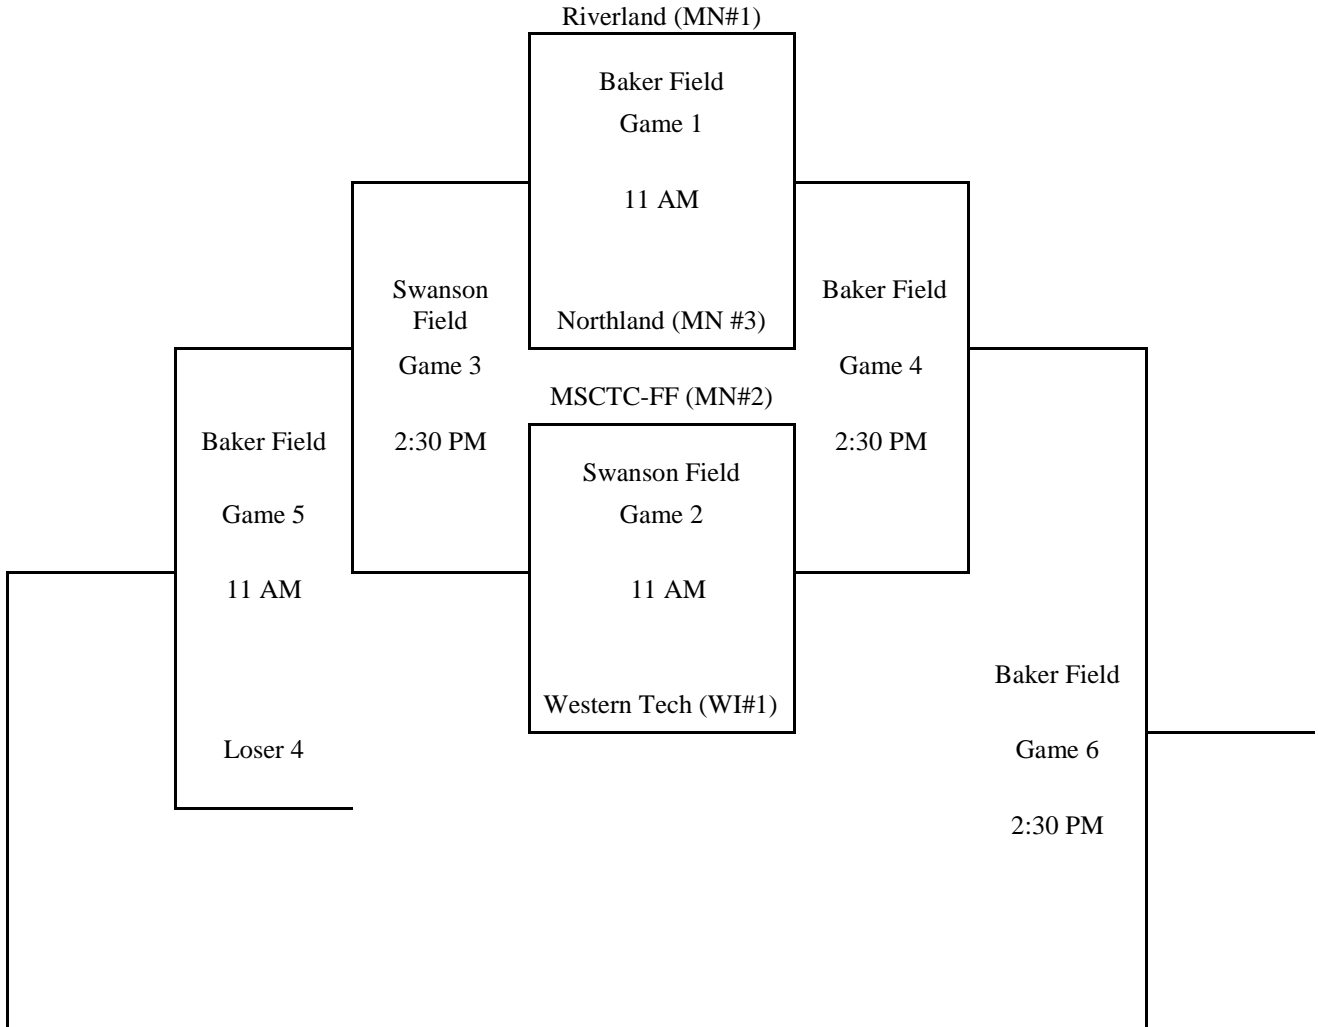

Region 13 Baseball Brackets

Hosted by Ridgewater College, Willmar, MN

Saturday

Friday

Friday

Friday

Saturday

Sunday
If Necessary